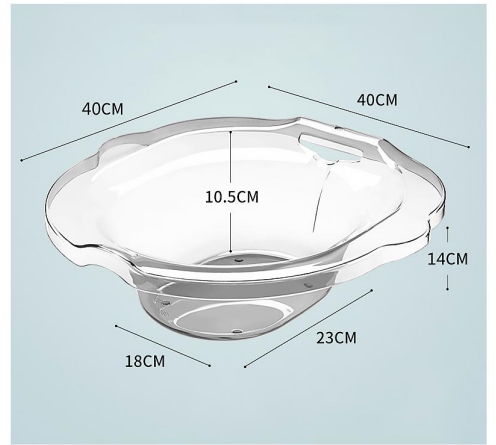

CP-3809

Size: 12.5X9X25cm/1000cc/lid(d):7cm
other customized sizes.

CP-3810

Size: 12.5X9X25cm/1000cc/lid(d):7cm
other customized sizes.

CP-3811

Size: 12X9X24.5cm/1000cc/lid(d):6cm
other customized sizes.

CP-3812
Size: 13.5X31.5cm
other customized sizes.

CP-3813
 Size: 14.5X31cm 700ml
 other customized sizes.

CP-3814
 Size: 18X34cm 750ml
 other customized sizes.

CP-3815

**Size: 13X22cm 420ml 14X28cm 600ml
other customized sizes.**

CP-3816

**Size: 11.5X5.8X16.2cm
other customized sizes.**

CP-3817
Size: 40X39X12cm
other customized sizes.

CP-3818
Size: 40X40X14cm
other customized sizes.

CP-3819

Size: 40.5X37X12.5cm
other customized sizes.

CP-3820

Size: 40X39.5X9.5cm
other customized sizes.

CP-3821

CP-3825

Size: Outside:41X33cm, Inside:18X12cm
other customized sizes.

The design of the inflatable mouth is comfortable, convenient and No air leakage, The air nozzle can be embedded. Flexible valve for inflation or venting.