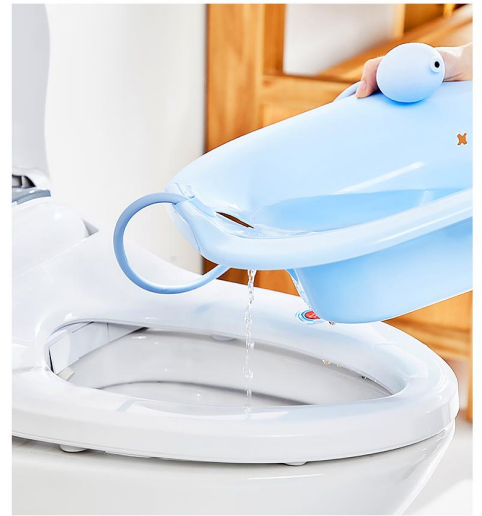

CP-3823

Size: 39.5X36X12cm Folded: 39.5X36X5cm
other customized sizes.