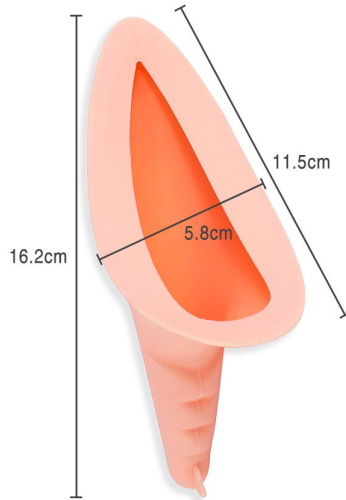

CP-3809

Size: 12.5X9X25cm/1000cc/lid(d):7cm
other customized sizes.

CP-3810

Size: 12.5X9X25cm/1000cc/lid(d):7cm
other customized sizes.

CP-3811

Size: 12X9X24.5cm/1000cc/lid(d):6cm
other customized sizes.

CP-3812
Size: 13.5X31.5cm
other customized sizes.

CP-3813
 Size: 14.5X31cm 700ml
 other customized sizes.

CP-3814
 Size: 18X34cm 750ml
 other customized sizes.

CP-3815

**Size: 13X22cm 420ml 14X28cm 600ml
other customized sizes.**

CP-3816

**Size: 11.5X5.8X16.2cm
other customized sizes.**

CP-3817
Size: 40X39X12cm
other customized sizes.

CP-3818
Size: 40X40X14cm
other customized sizes.

CP-3819

Size: 40.5X37X12.5cm
other customized sizes.

CP-3820

Size: 40X39.5X9.5cm
other customized sizes.

CP-3821

Size: 40X39.5X13.5cm
other customized sizes.

CP-3822

Size: 40X40X14cm
other customized sizes.

CP-3823

Size: 39.5X36X12cm Folded: 39.5X36X5cm
other customized sizes.

CP-3824

Size: 39.5X36.5X13.5cm
other customized sizes.