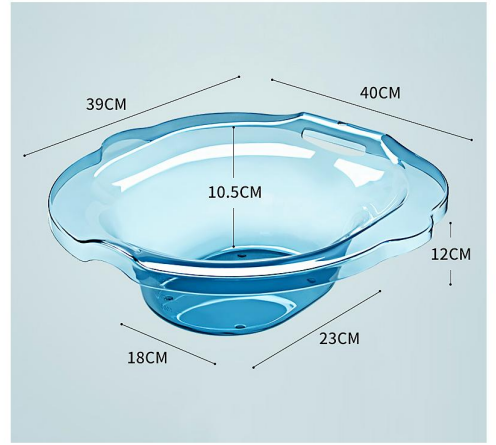

CP-3809

Size: 12.5X9X25cm/1000cc/lid(d):7cm
other customized sizes.

CP-3810

Size: 12.5X9X25cm/1000cc/lid(d):7cm
other customized sizes.

CP-3811

Size: 12X9X24.5cm/1000cc/lid(d):6cm
other customized sizes.

CP-3812
Size: 13.5X31.5cm
other customized sizes.

CP-3813
 Size: 14.5X31cm 700ml
 other customized sizes.

CP-3814
 Size: 18X34cm 750ml
 other customized sizes.

CP-3815

**Size: 13X22cm 420ml 14X28cm 600ml
other customized sizes.**

CP-3816

**Size: 11.5X5.8X16.2cm
other customized sizes.**

CP-3817
Size: 40X39X12cm
other customized sizes.

CP-3818
Size: 40X40X14cm
other customized sizes.

CP-3819

Size: 40.5X37X12.5cm
other customized sizes.

CP-3820

Size: 40X39.5X9.5cm
other customized sizes.

CP-3821

CP-3825

Size: Outside:41X33cm, Inside:18X12cm
other customized sizes.

The design of the inflatable mouth is comfortable, convenient and No air leakage, The air nozzle can be embedded. Flexible valve for inflation or venting.