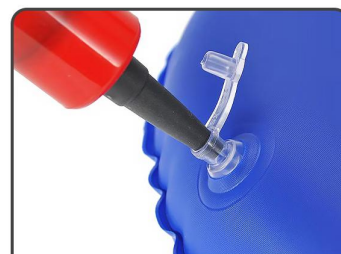

CP-3825

Size: Outside:41X33cm, Inside:18X12cm
other customized sizes.

The design of the inflatable mouth is comfortable, convenient and No air leakage, The air nozzle can be embedded. Flexible valve for inflation or venting.