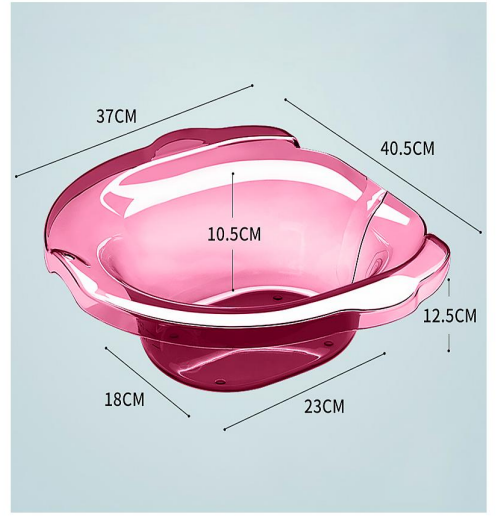

CP-3809

Size: 12.5X9X25cm/1000cc/lid(d):7cm
other customized sizes.

CP-3810

Size: 12.5X9X25cm/1000cc/lid(d):7cm
other customized sizes.

CP-3811

Size: 12X9X24.5cm/1000cc/lid(d):6cm
other customized sizes.

CP-3812
Size: 13.5X31.5cm
other customized sizes.

CP-3813
 Size: 14.5X31cm 700ml
 other customized sizes.

CP-3814
 Size: 18X34cm 750ml
 other customized sizes.

CP-3815

**Size: 13X22cm 420ml 14X28cm 600ml
other customized sizes.**

CP-3816

**Size: 11.5X5.8X16.2cm
other customized sizes.**

CP-3817
Size: 40X39X12cm
other customized sizes.

CP-3818
Size: 40X40X14cm
other customized sizes.

CP-3819

Size: 40.5X37X12.5cm
other customized sizes.

CP-3820

Size: 40X39.5X9.5cm
other customized sizes.

CP-3821

Size: 40X39.5X13.5cm
other customized sizes.

CP-3822

Size: 40X40X14cm
other customized sizes.

CP-3823

Size: 39.5X36X12cm Folded: 39.5X36X5cm
other customized sizes.

CP-3824

Size: 39.5X36.5X13.5cm
other customized sizes.